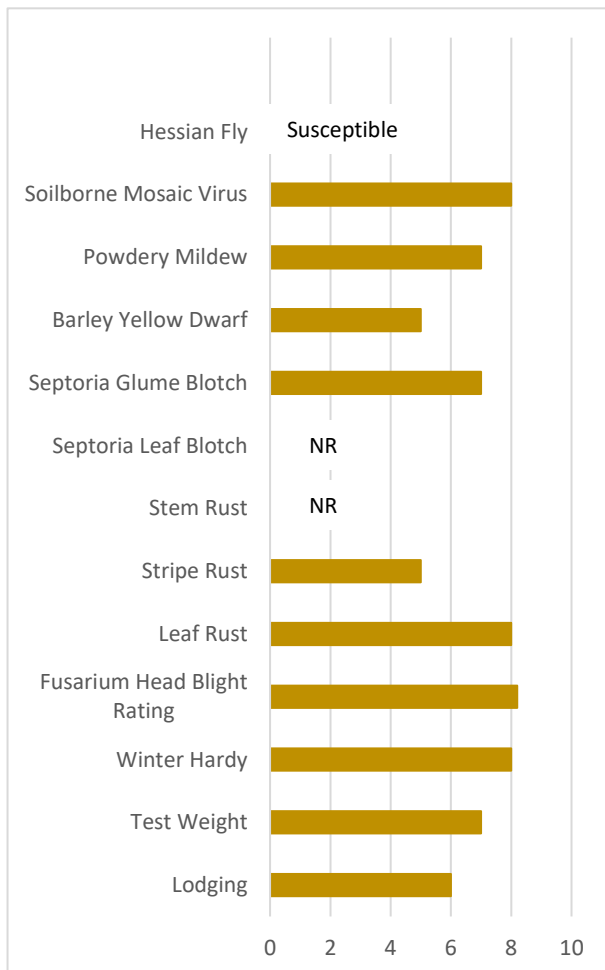

TIDEWATER BRAND

TWS-2616

Protected with:

- Early maturing with high yields
- Medium-short
- FHB1 – Scab resistance
- Excellent test weight

Maturity: Early
Head Type: Bearded
Height: Medium
Fhb1 Marker: Yes

9 = Excellent 6 = Good 4 = Weakness
7-8 = Very Good 5 = Average 1-3 = Poor
NR = Not Rated