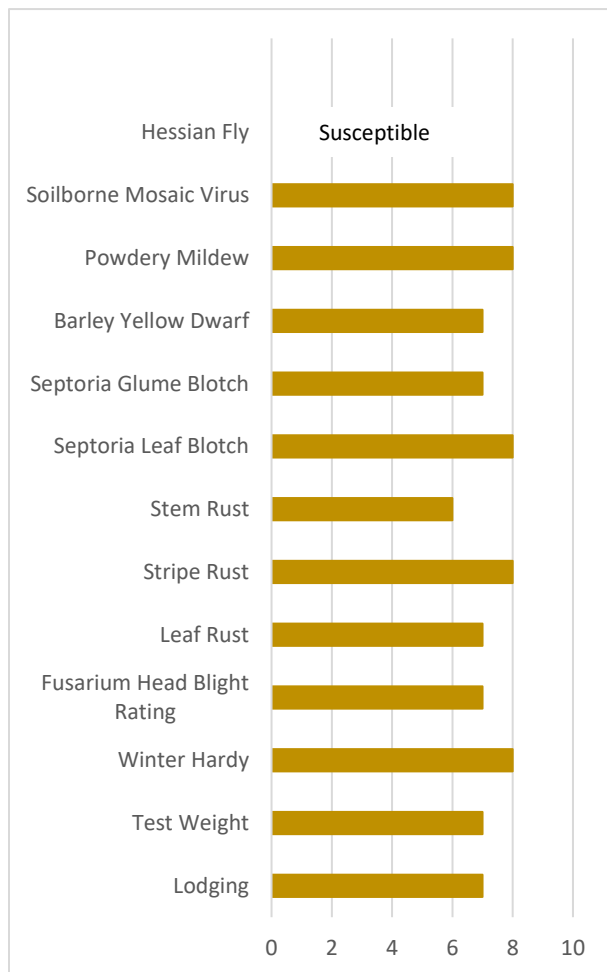

TIDEWATER BRAND

TWS-2719

Protected with:

- Outstanding yield potential
- Widely adapted to all soils
- FHB1 – Scab resistance
- Stable performance across all environments

Maturity: Medium-Early
Head Type: Bearded
Height: Medium +
Fhb1 Marker: Yes

9 = Excellent 6 = Good 4 = Weakness
7-8 = Very Good 5 = Average 1-3 = Poor
NR = Not Rated