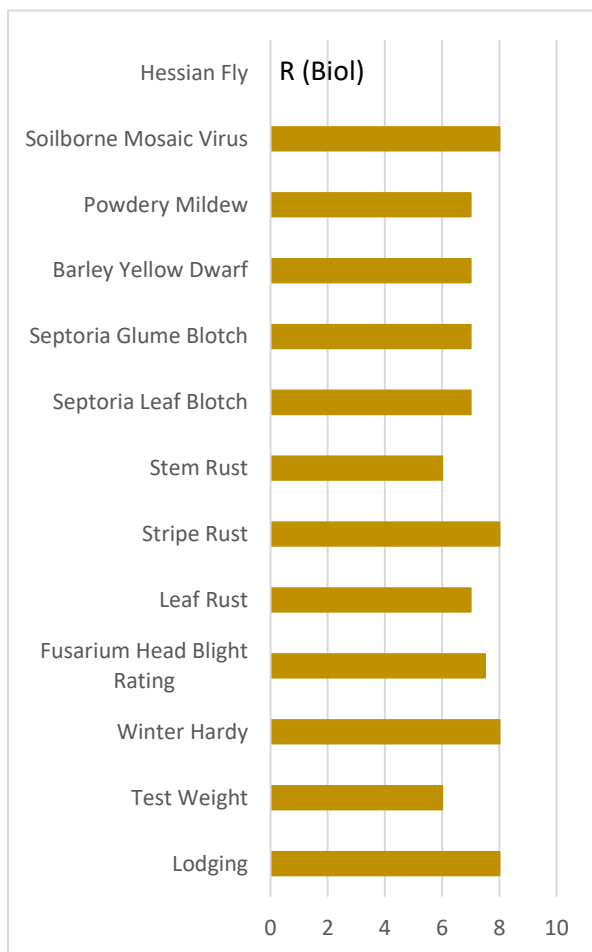

TIDEWATER BRAND

TWS-2818 NEW

Protected with:

- High yielding, widely adapted
- Type II scab resistance
- Strong disease package
- Fast growth with excellent tillering

Maturity: Medium-Early
Head Type: Bearded
Height: Medium
Fhb1 Marker: Yes, Type II

9 = Excellent 6 = Good 4 = Weakness
 7-8 = Very Good 5 = Average 1-3 = Poor
 NR = Not Rated