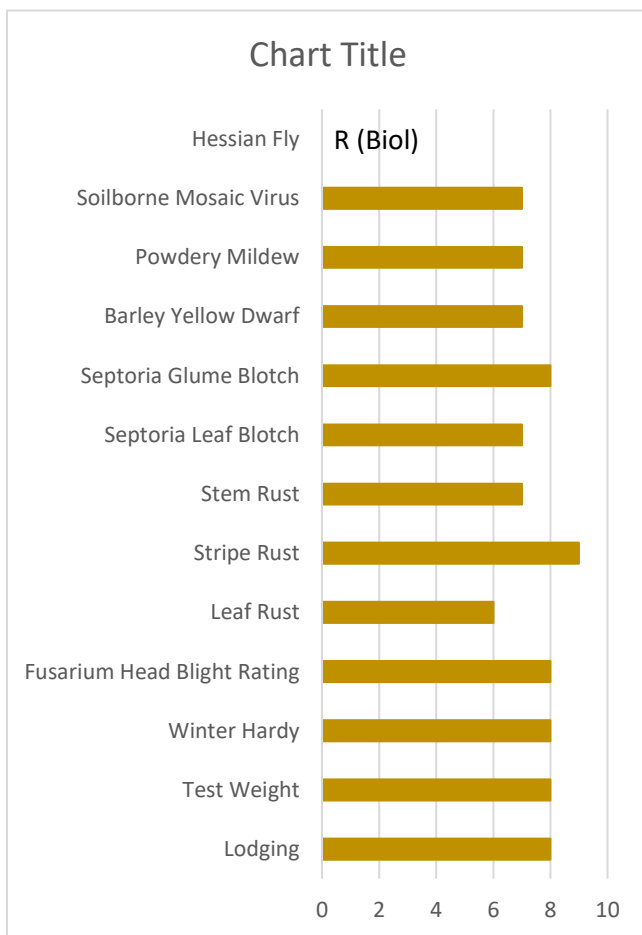

TIDEWATER BRAND

TWS-3418 NEW

Protected with:

- High yielding with smooth head
- FHB-1 scab resistance
- High test weight
- Widely adapted

Chart Title

Maturity: Med to Med-Full
Head Type: Smooth
Height: Medium
Fhb1 Marker: Yes, Type II

9 = Excellent 6 = Good 4 = Weakness
 7-8 = Very Good 5 = Average 1-3 = Poor
 NR = Not Rated