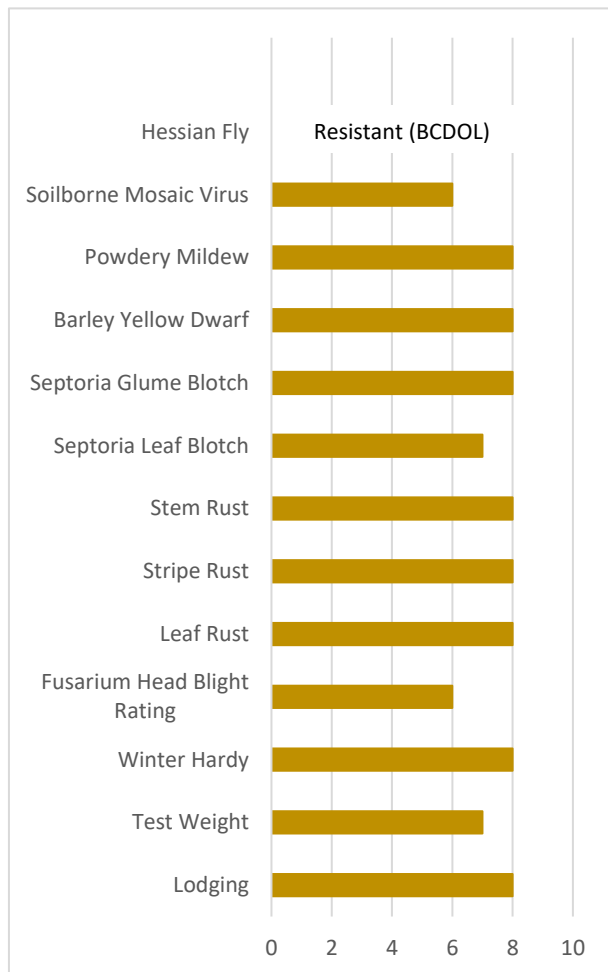

TIDEWATER BRAND

TWS-2620 - NEW

Protected with:

- Early maturing with high yields
- Medium height
- Prolific tillering
- Outstanding disease package

Maturity: Early
Head Type: Bearded
Height: Medium
Fhb1 Marker: No

9 = Excellent 6 = Good 4 = Weakness
 7-8 = Very Good 5 = Average 1-3 = Poor
 NR = Not Rated