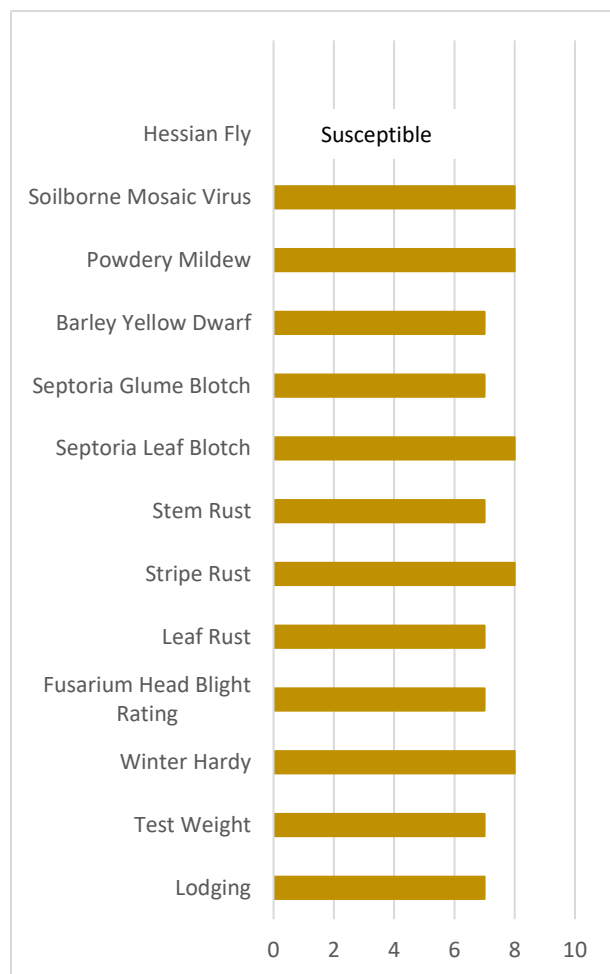

TIDEWATER BRAND

TWS-2719

Protected with:

- Outstanding yield potential
- Widely adapted to all soils
- FHB1 – Scab resistance
- Stable performance across all environments

Maturity: Medium-Early
Head Type: Bearded
Height: Medium +
Fhb1 Marker: Yes

9 = Excellent 6 = Good 4 = Weakness
7-8 = Very Good 5 = Average 1-3 = Poor
NR = Not Rated