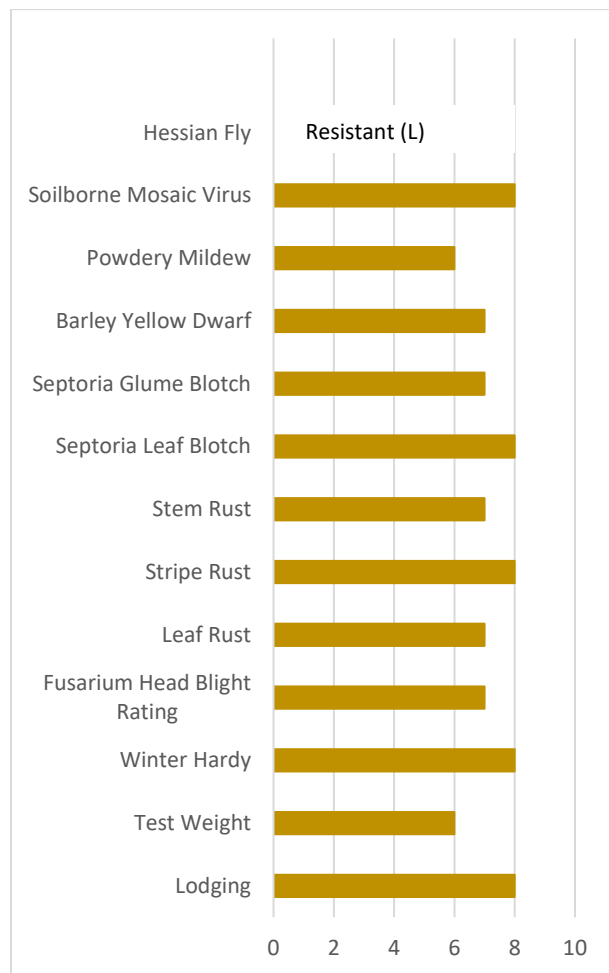

TIDEWATER BRAND

TWS-2818

Protected with:

- High yielding, widely adapted
- Type II scab resistance
- Strong disease package
- Fast growth with excellent tillering

Maturity: Medium-Early
Head Type: Bearded
Height: Medium
Fhb1 Marker: Yes, Type II

9 = Excellent 6 = Good 4 = Weakness
7-8 = Very Good 5 = Average 1-3 = Poor
NR = Not Rated