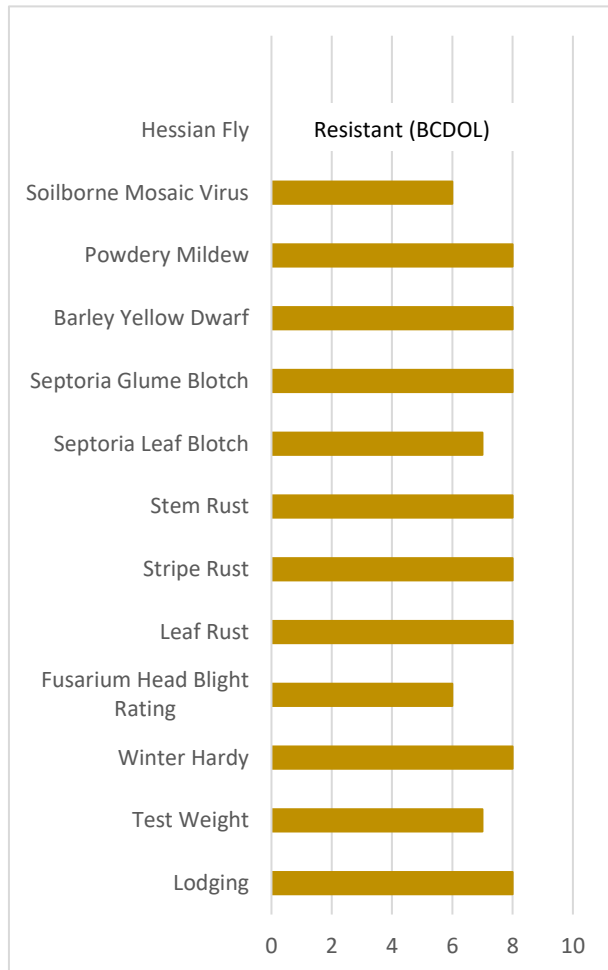

TIDEWATER BRAND

TWS-2620

Protected with:

- Early maturing with high yield potential
- Medium height
- Outstanding disease package
- Matures early for improved double-crop potential

Maturity: Early
Head Type: Bearded
Height: Medium
Fhb1 Marker: No

9 = Excellent 6 = Good 4 = Weakness
7-8 = Very Good 5 = Average 1-3 = Poor
NR = Not Rated