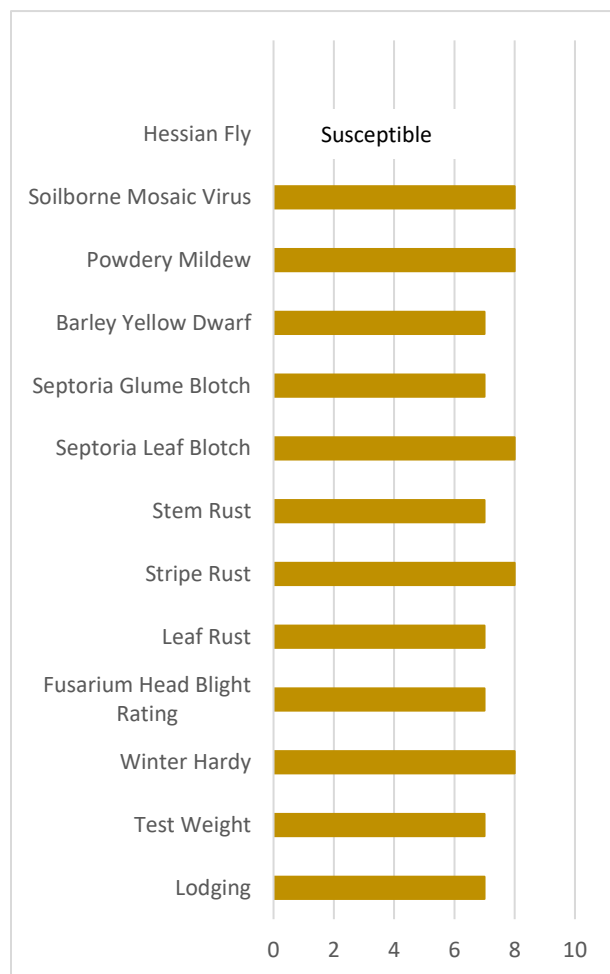

TIDEWATER BRAND

TWS-2719

Protected with:

- Outstanding yield potential
- Widely adapted to all soils
- FHB1 – Scab resistance
- Stable performance across all environments
- Consistent performance over multiple years

Maturity: Medium-Early
Head Type: Bearded
Height: Medium +
Fhb1 Marker: Yes

9 = Excellent 6 = Good 4 = Weakness
 7-8 = Very Good 5 = Average 1-3 = Poor
 NR = Not Rated