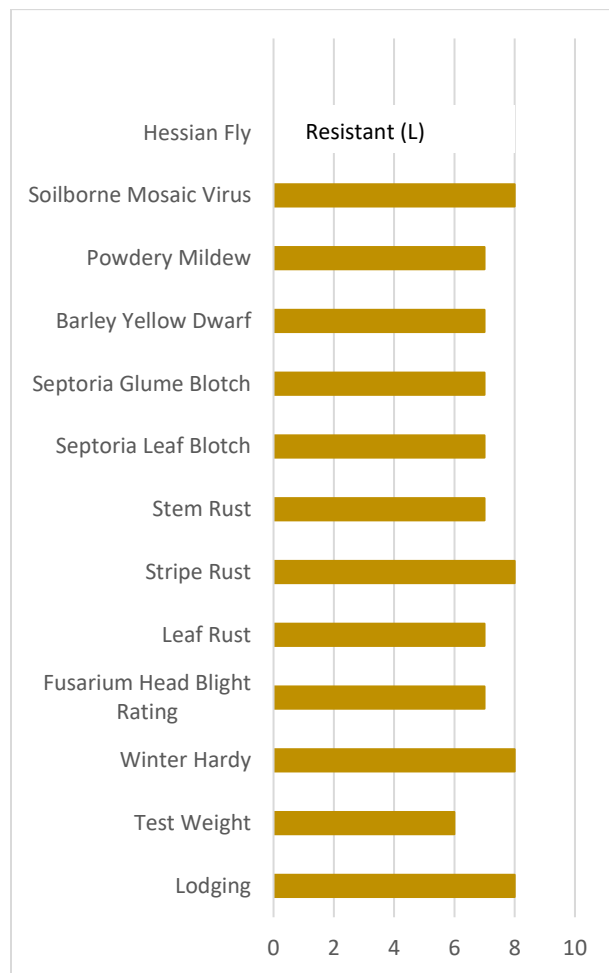

# TWS-2818

Protected with:

- High yielding, widely adapted
- Type II scab resistance
- Strong disease package
- Fast growth with excellent tillering

**Maturity:** Medium-Early  
**Head Type:** Bearded  
**Height:** Medium  
**Fhb1 Marker:** Yes, Type II

9 = Excellent      6 = Good      4 = Weakness  
7-8 = Very Good    5 = Average    1-3 = Poor  
NR = Not Rated