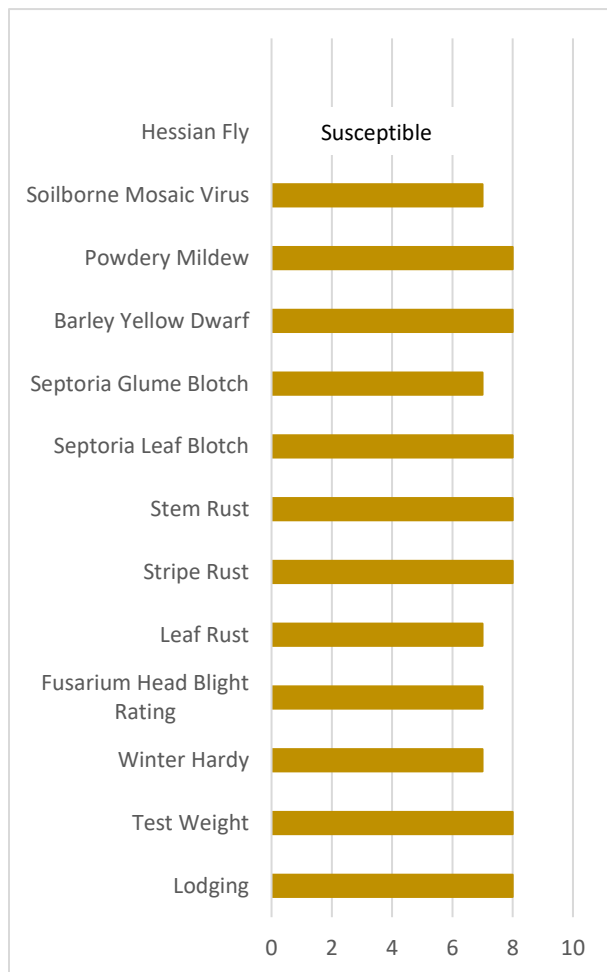

TIDEWATER BRAND

TWS-2820 - NEW

Protected with:

- Medium maturing with high yield potential
- Medium height, bearded plant
- Complete disease package
- Widely adapted from PA to NC
- Scab gene protection

Maturity: Medium
Head Type: Bearded
Height: Medium
Fhb1 Marker: Yes

9 = Excellent 6 = Good 4 = Weakness
7-8 = Very Good 5 = Average 1-3 = Poor
NR = Not Rated