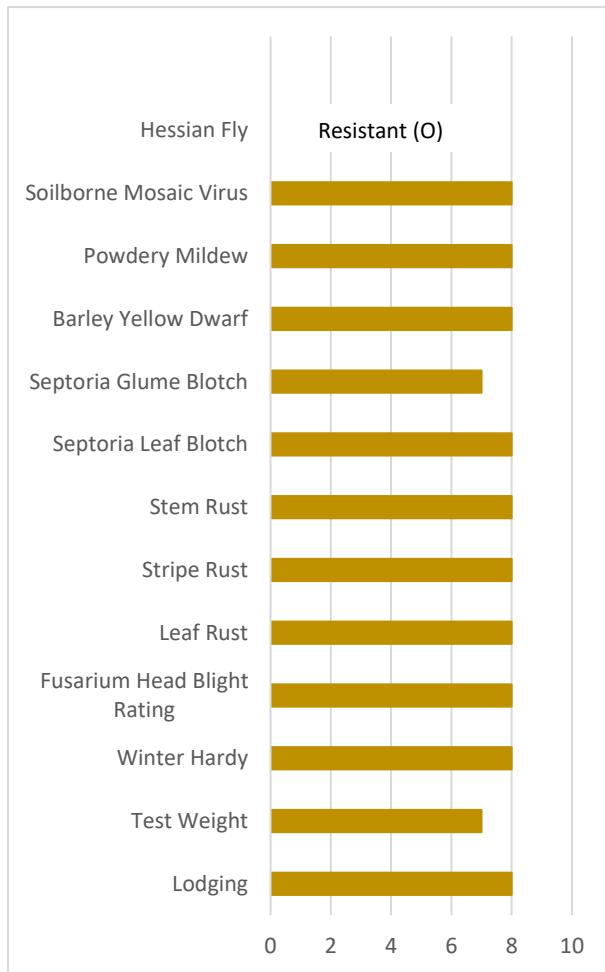

TIDEWATER BRAND

TWS-2920 - NEW

Protected with:

- Position on all farms
- Medium height, bearded plant
- Outstanding disease package
- Scab gene protection

Maturity: Medium-Full
Head Type: Bearded
Height: Medium
Fhb1 Marker: Yes, Type II

9 = Excellent 6 = Good 4 = Weakness
7-8 = Very Good 5 = Average 1-3 = Poor
NR = Not Rated