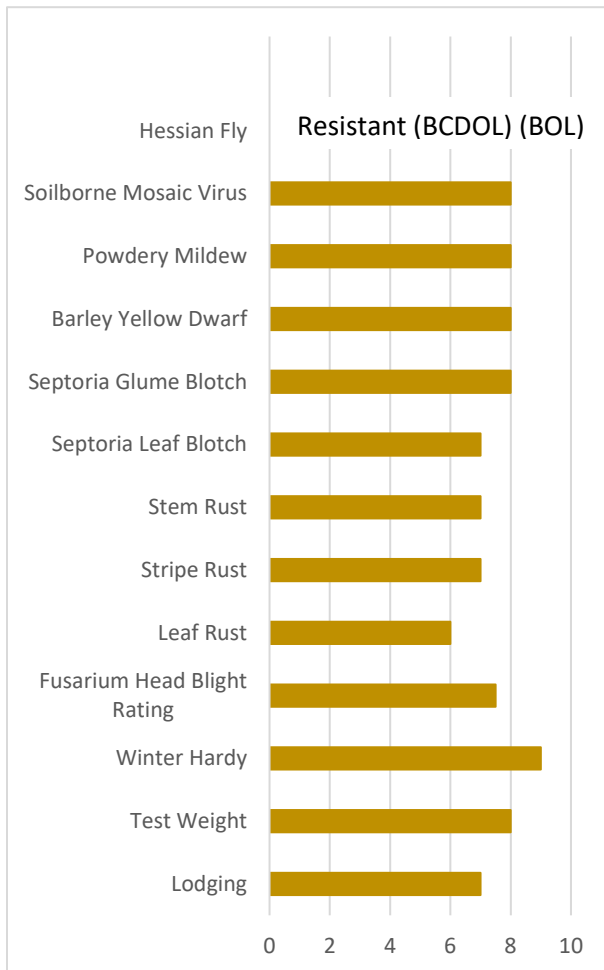

# TIDEWATER BRAND

# TWS-2722 **NEW**

Protected with:

- Early maturing with high yield potential
- Medium height
- Outstanding disease package
- Matures early for improved double-crop potential

**Maturity:** Medium-Early  
**Head Type:** Bearded  
**Height:** Medium-Tall  
**Fhb1 Marker:** Yes, Type II

9 = Excellent      6 = Good      4 = Weakness  
7-8 = Very Good    5 = Average    1-3 = Poor  
NR = Not Rated