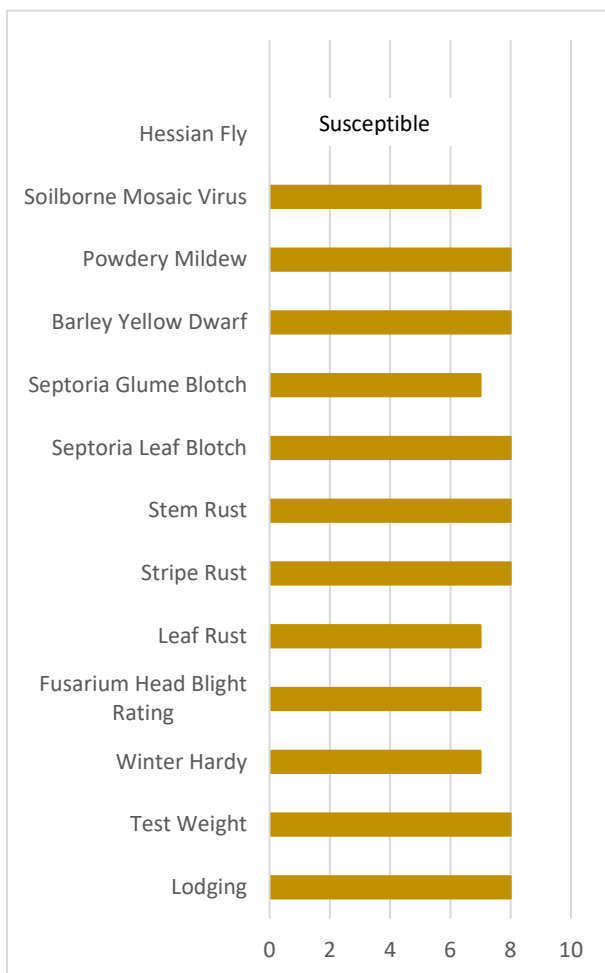

TIDEWATER BRAND

TWS-2820

Protected with:

- Medium maturing with high yield potential
- Medium height, bearded plant
- Complete disease package
- Widely adapted from PA to NC
- Scab gene protection

Maturity: Medium
Head Type: Bearded
Height: Medium
Fhb1 Marker: Yes

9 = Excellent 6 = Good 4 = Weakness
 7-8 = Very Good 5 = Average 1-3 = Poor
 NR = Not Rated