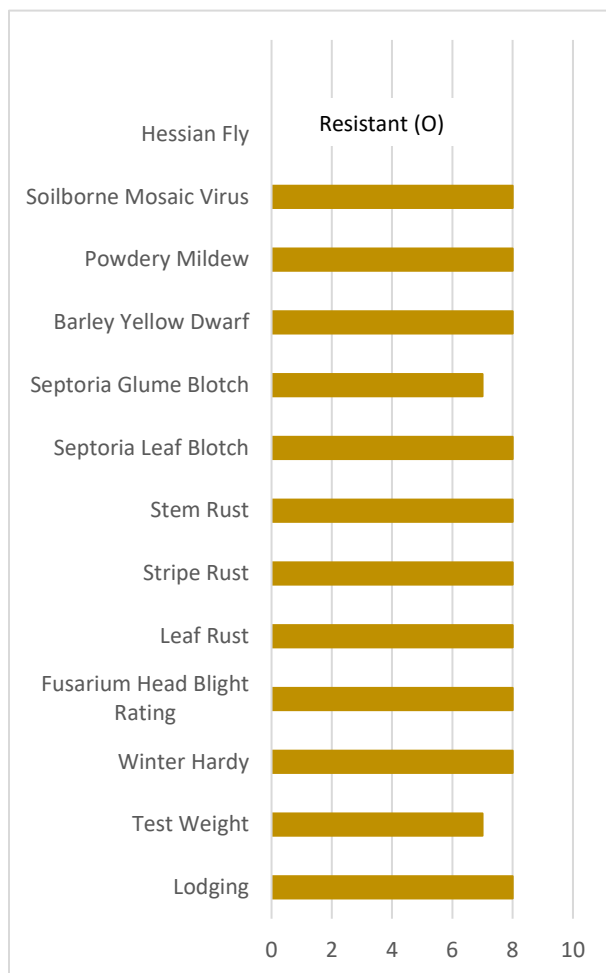

## TWS-2920

Protected with:

- Position on all farms
- Medium height, bearded plant
- Outstanding disease package
- Scab gene protection

**Maturity:** Medium-Full  
**Head Type:** Bearded  
**Height:** Medium  
**Fhb1 Marker:** Yes, Type II

9 = Excellent      6 = Good      4 = Weakness  
 7-8 = Very Good      5 = Average      1-3 = Poor  
 NR = Not Rated